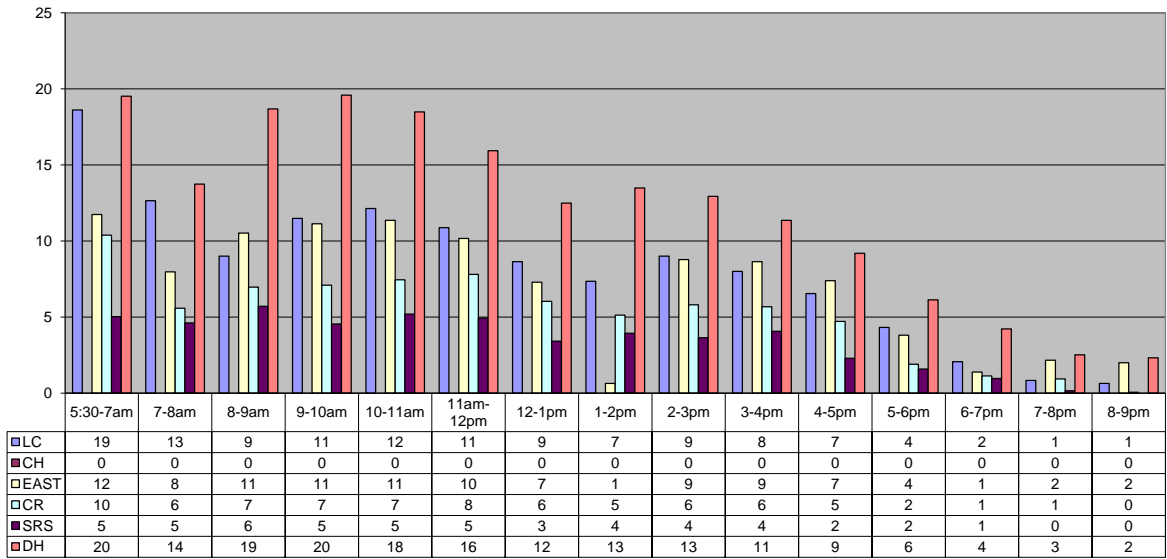

December 2023 Fitness Room Use By Hour

Average - All Fitness by: Hr	65	45	51	54	55	50	38	31	40	38	30	18	10	7	5
Visits	LC	CH	EAST	CR	SRS	DH	Total (All CTRS)								
Tot Month	3787	0	3254	2377	1553	5598	16569								
v Per Day	122.2	0.0	105.0	76.7	50.1	180.6	534.5								
Av Hr	7.9	0.0	6.8	4.9	3.2	11.7	34.5								